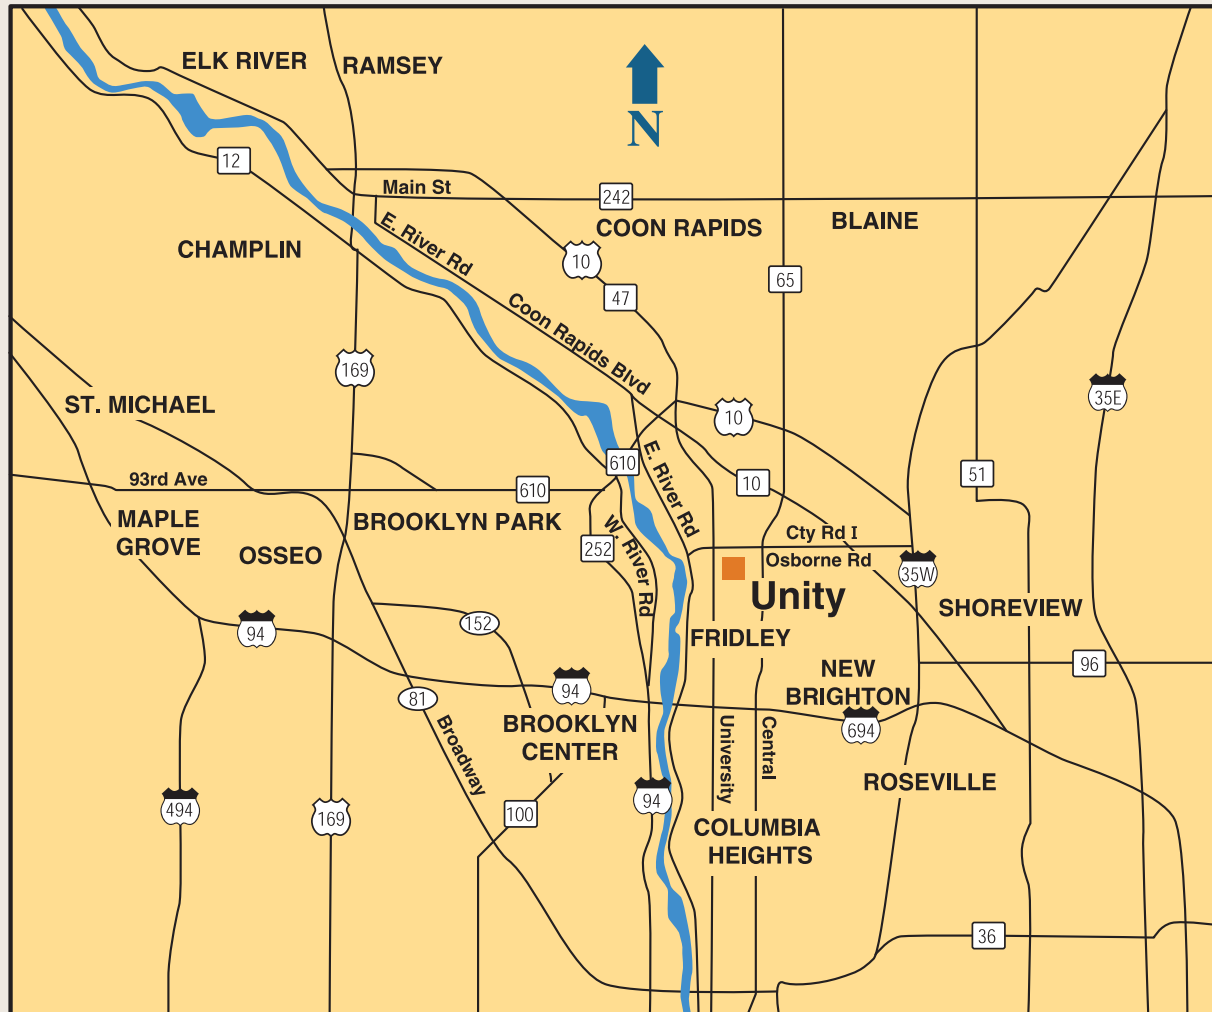

Getting to and from Unity Hospital

Unity is located at 550 Osborne Road in Fridley, just east of University Avenue.

From the north:

Exit I-35W at Highway 10 (exit 30). Travel west on Highway 10 to Central Avenue (MN 65) exit. Proceed south on Central Avenue to Osborne Road and travel west on Osborne Road $\frac{3}{4}$ mile to Unity Hospital which will be on your left.

From the south:

Exit I-694/I-494 at University Avenue. Travel north on University Avenue to Osborne Road. Proceed east on Osborne Road $\frac{1}{2}$ mile to Unity Hospital, which will be on your right.